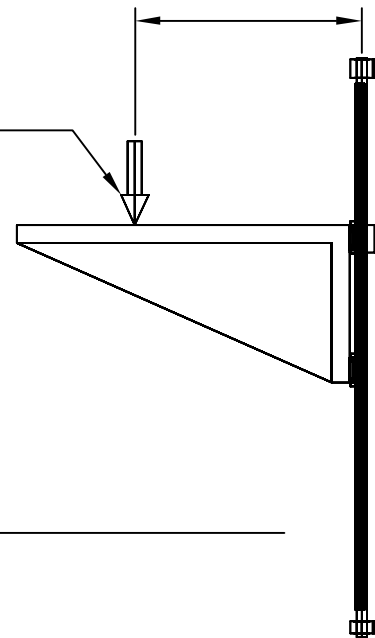

Conceptual Drawing Only
Dimensions are approximate
Lengths in mm, force in kgf

Technico Inc.
766 N. River Rd.
Warren, OH 44483

www.technico.com
sales@technico.com

THK
The Mark of Linear Motion

**Generic
Vertical Lifter**