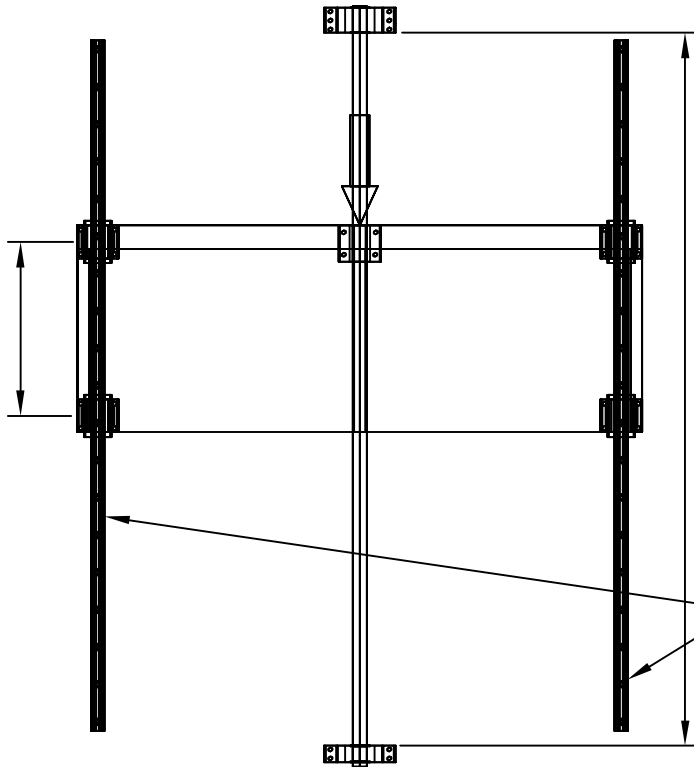

Conceptual Drawing Only
Dimensions are approximate
Lengths in mm, force in kgf

Technico Inc.
766 N. River Rd.
Warren, OH 44483

www.technico.com
sales@technico.com

THK
The Mark of Linear Motion

**Generic
Vertical Lifter**