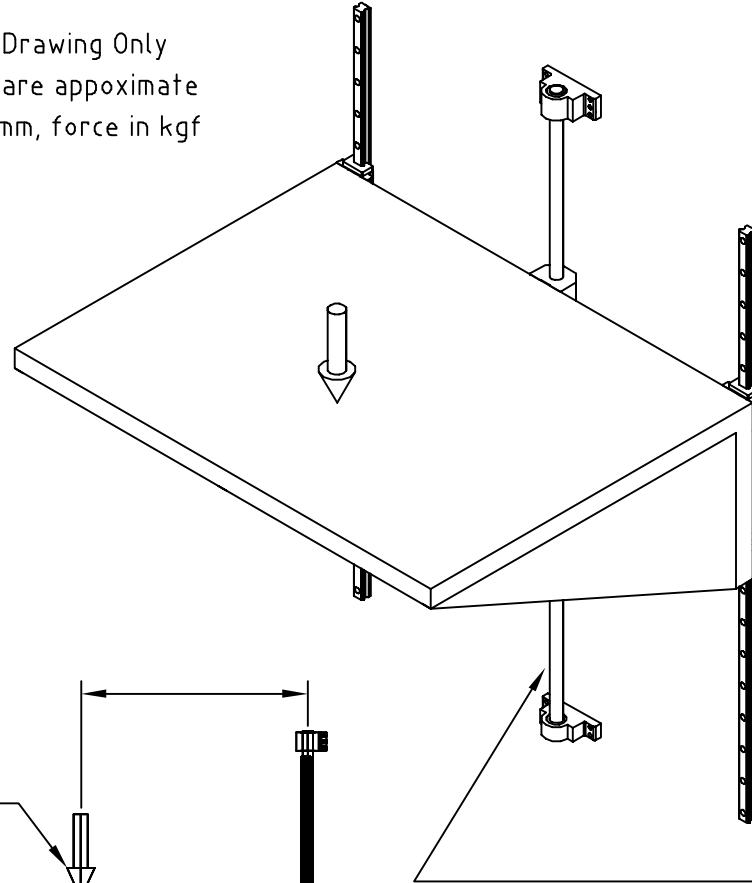

Conceptual Drawing Only
Dimensions are approximate
Lengths in mm, force in kgf

Technico Inc.
766 N. River Rd.
Warren, OH 44483

www.technico.com
sales@technico.com

THK
The Mark of Linear Motion

**Generic
Vertical Lifter**